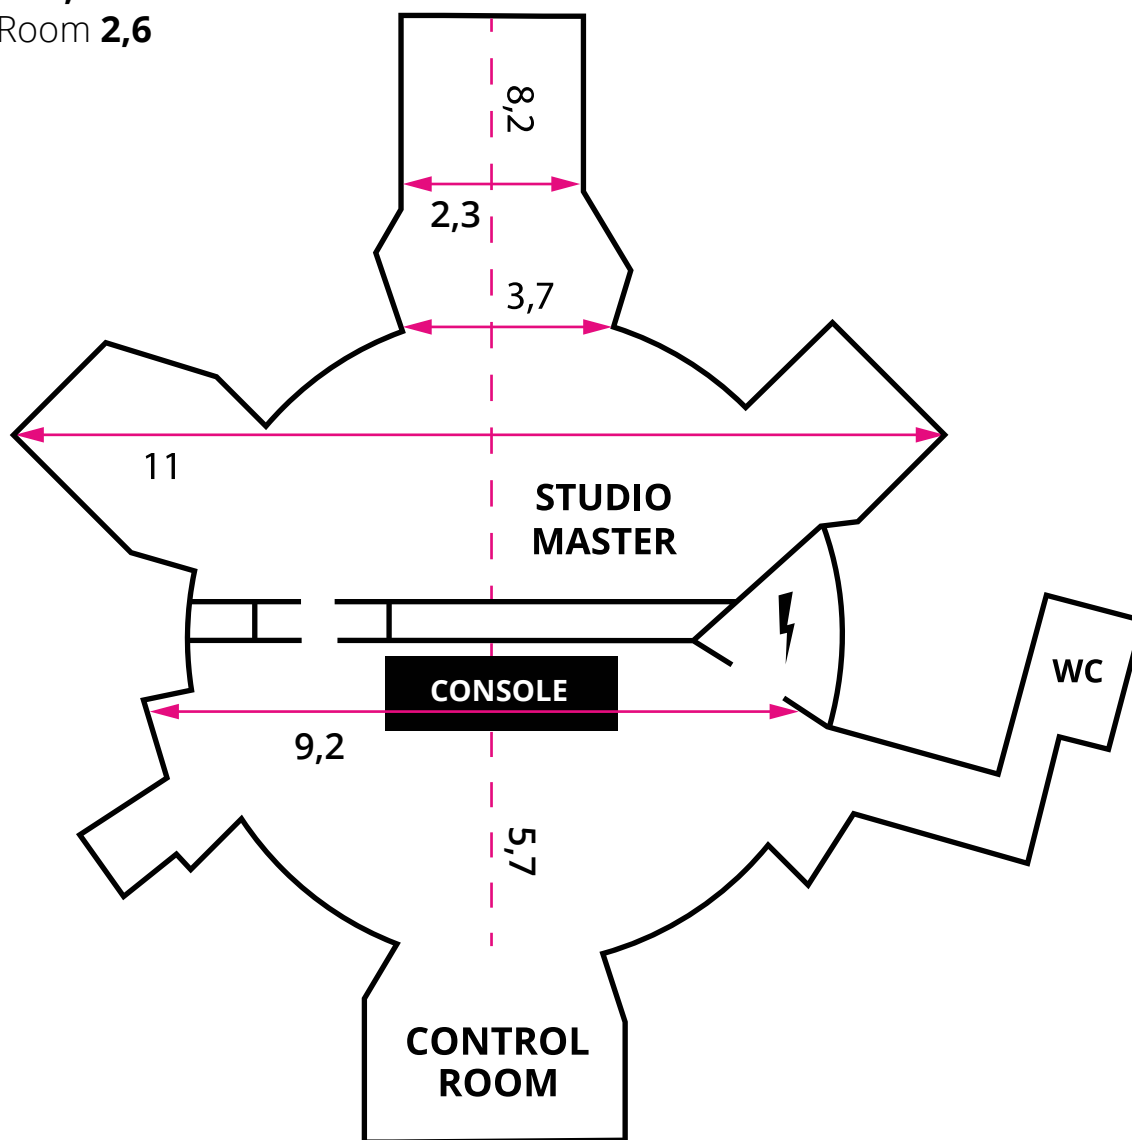

STUDIO MASTER

MISURE IN METRI

HEIGHT:

Live Room 2,5

Control Room 2,6

STUDIO MASTER

Tech rider

DESK AND INTERFACE