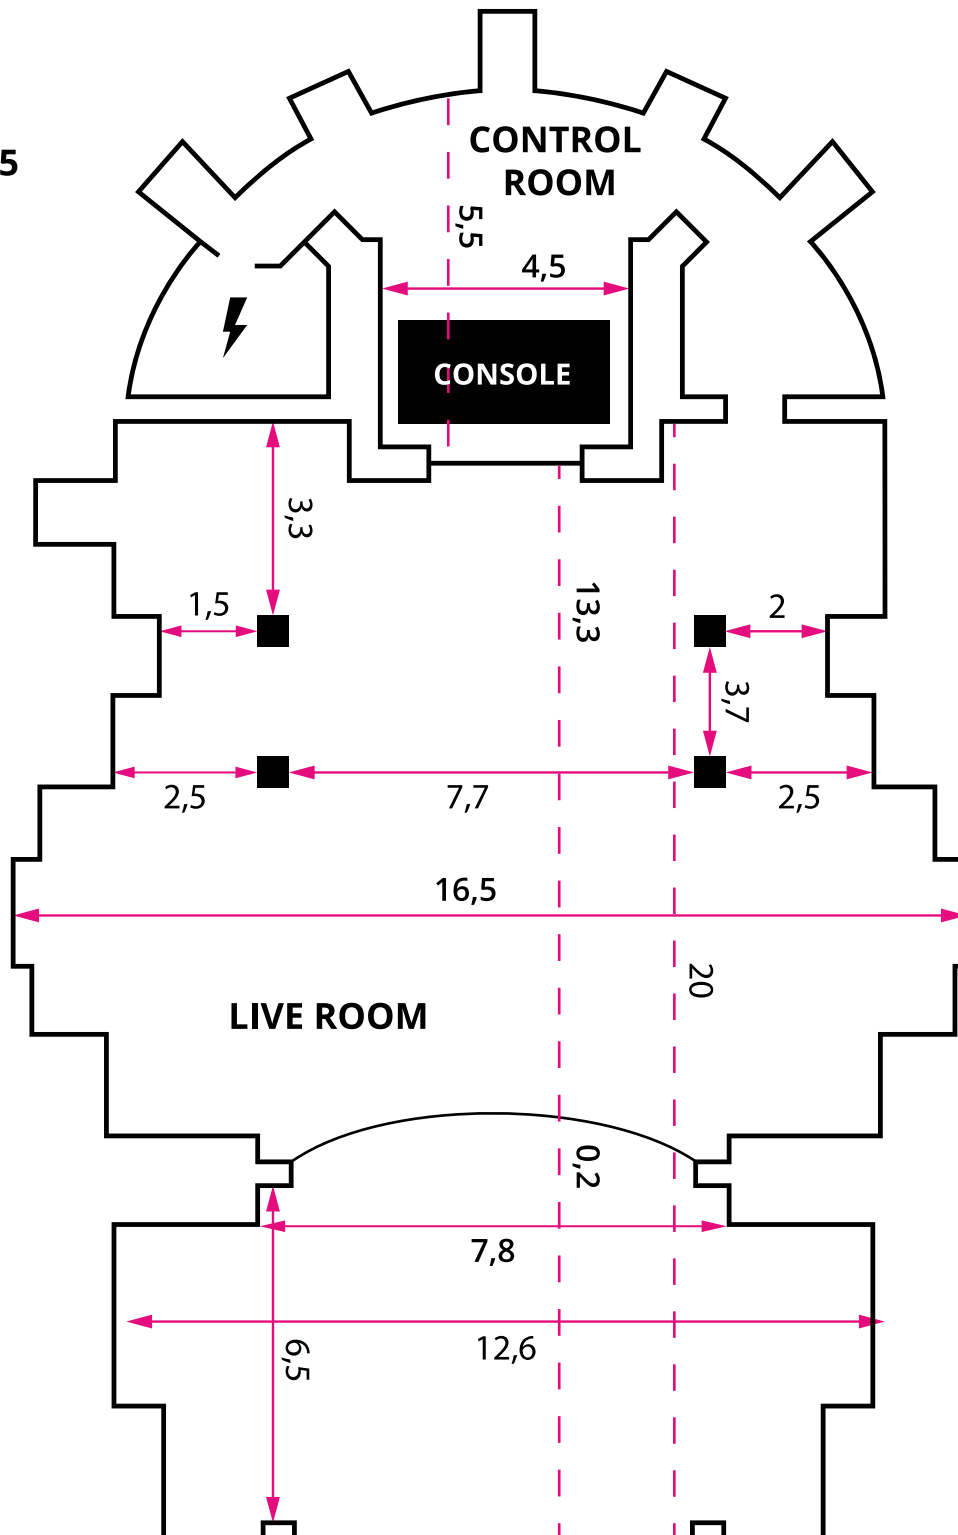

STUDIO A

MISURE IN METRI

HEIGHT:

Live Room **6,5**

Stage **5**

Stage floor **1**

STUDIO A

Tech rider